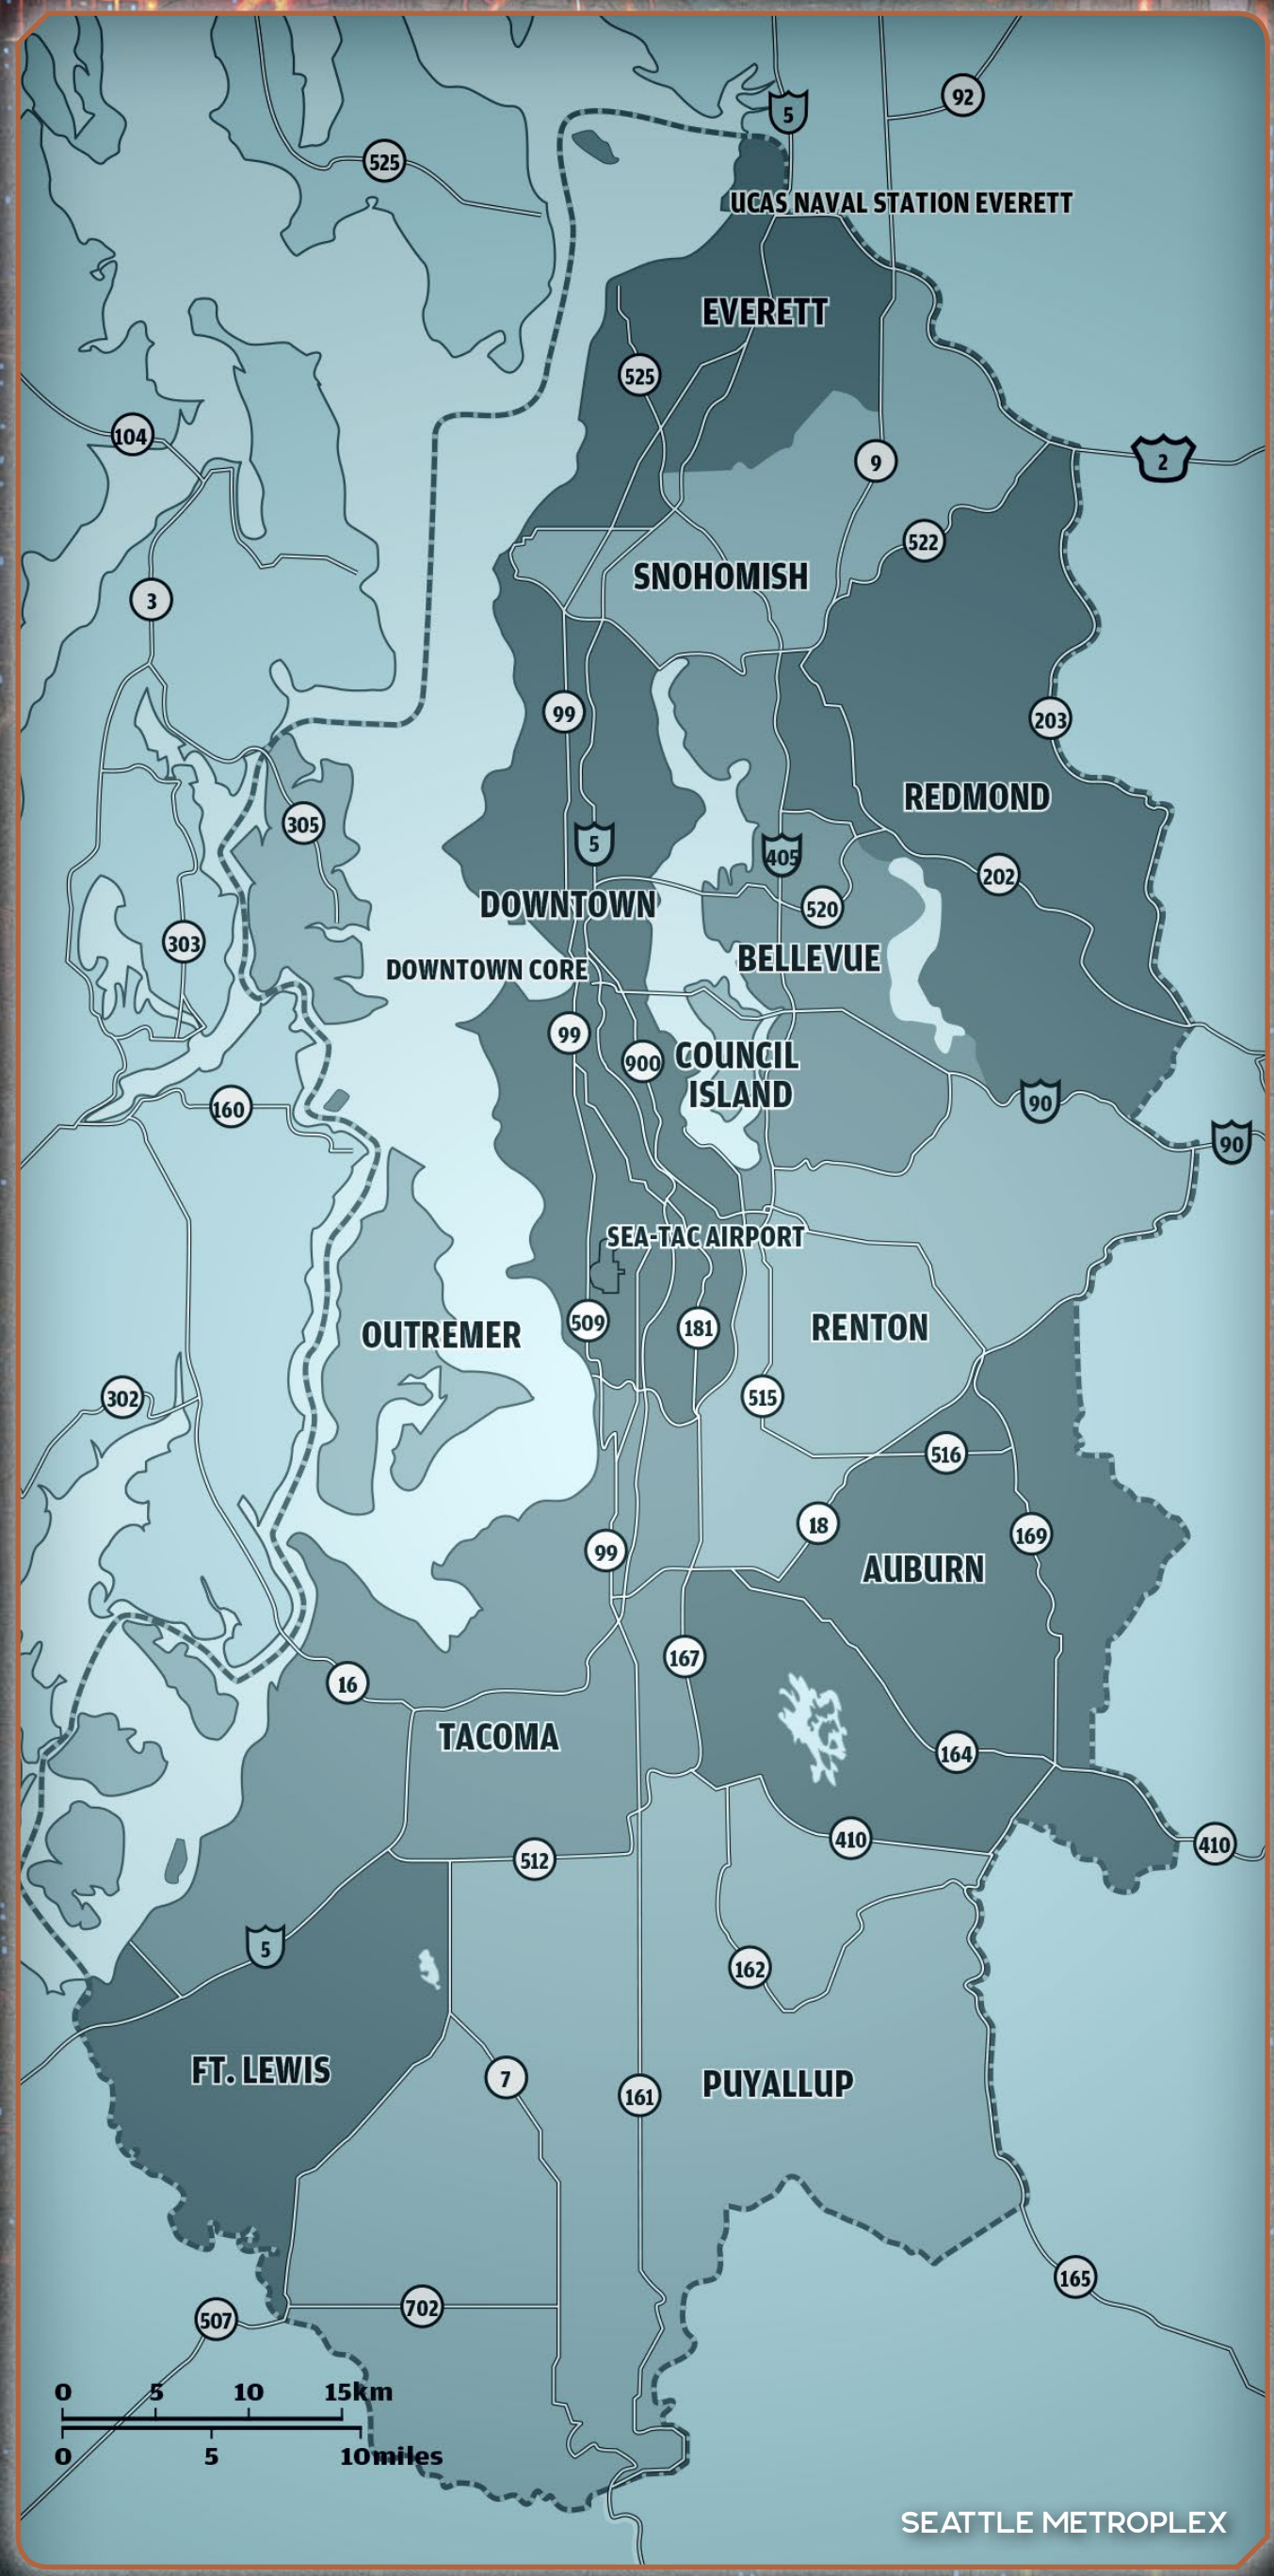

Disclaimer: All locations are best approximations, based upon host security and subject to hacking errors.

EXCERPT OF SEATTLE METROPLEX. OUTREMER, DOWNTOWN, COUNCIL ISLAND, BELLEVUE, RENTON.